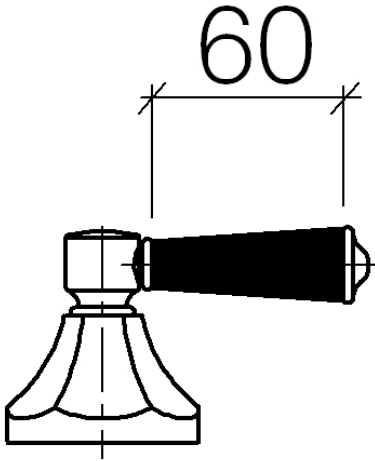

11 170 370

- for basin fittings

NOTE: Mixers are supplied without lever inserts.
Please order the lever inserts separately!

	Brushed Durabronz (23kt Gold)	11 170 370-28
	Chrome	11 170 370-00
	Gold (23.9kt)	11 170 370-01
	Brushed Platinum	11 170 370-06
	Platinum	11 170 370-08
	Durabronz (23kt Gold)	11 170 370-09
	white	11 170 370-12
	black	11 170 370-13
	Brushed Dark Platinum	11 170 370-99

11 170 370

MADISON Lever insert - Brushed Durabronz (23kt Gold)

MADISON

11 170 370

Parts for other
finishes can be found
here: [Chrome](#)